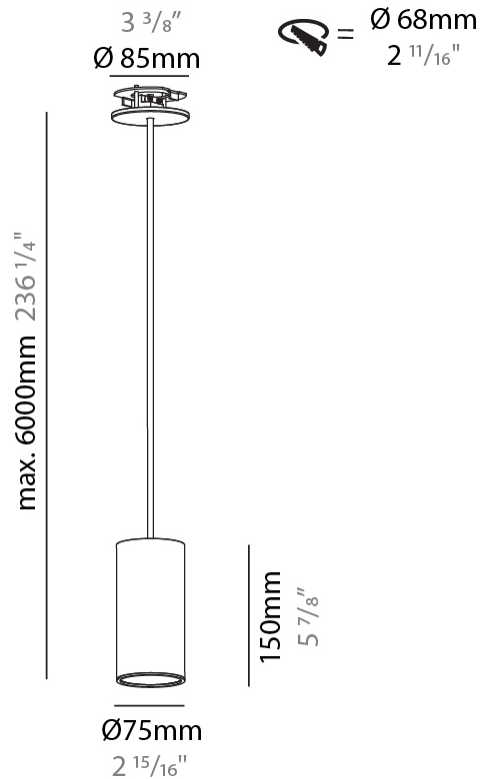

GENERAL

Series: Hangover
Subseries: Hangover Monopoint Recessed Canopy
Brand: Prolicht
Division: Architectural
Mounting Type: Suspension
Mounting Location: Ceiling
Subcategory: Pendant

PHYSICAL

Shape: Cylinder
Diameter (mm): 75
Diameter (in): 2 15/16
Height (mm): 150
Height (in): 5 7/8
Max. Overall Height (mm): 2150
Max. Overall Height (in): 84 5/8
Light Distribution: Direct
Diffuser: Shine Ring 0-6
Fixture Finish: SSR / BKV / CWI / CRY / HAB / UFT / ITA / RUA / FTG / MYG / LOD / PUS / FRO / FUP / KIA / POP / BLS / SPG / MEY / GOH / GUM / CHC / COM / ABZ / JAG / OBR / MOS / ROR
Fixture Material: Aluminum
Cable Details: 2000mm / 6000mm Cable in White / Black / Orange / Red
Cut-out Measurements: 68mm / 2 11/16"

ELECTRICAL

Lamp Type: LED (Zhaga Standard)
Input Wattage (W): 10.9
Total Output Wattage (W): 9
Dimming: Tri-Mode (Non-Dimming and Phase Dimming (120Vac only) and 0-10V Dimming)
Driver Included: Yes
Driver Location: External
Driver Type: Constant Current - Universal
Driver Class: Class 2
Housing: ENCP3 w/Quick Connect
Input Voltage (V): 120 - 277
Constant Current (MA): 500

LED

Number of LEDs: 1
Color Temperature (°K): 2700 / 3000 / 4000
Max. Delivered Lumen (lm): 923
CRI: >90 CRI
Lamp Life (hrs): 50000
Upon Request: ***3500K available in minimum quantities (larger quantities upon request)

OPTICAL

Reflector: 18 / 36 / 52

RATINGS AND CERTIFICATIONS

Certified By: Certified for North American Standards
IP rating: IP20